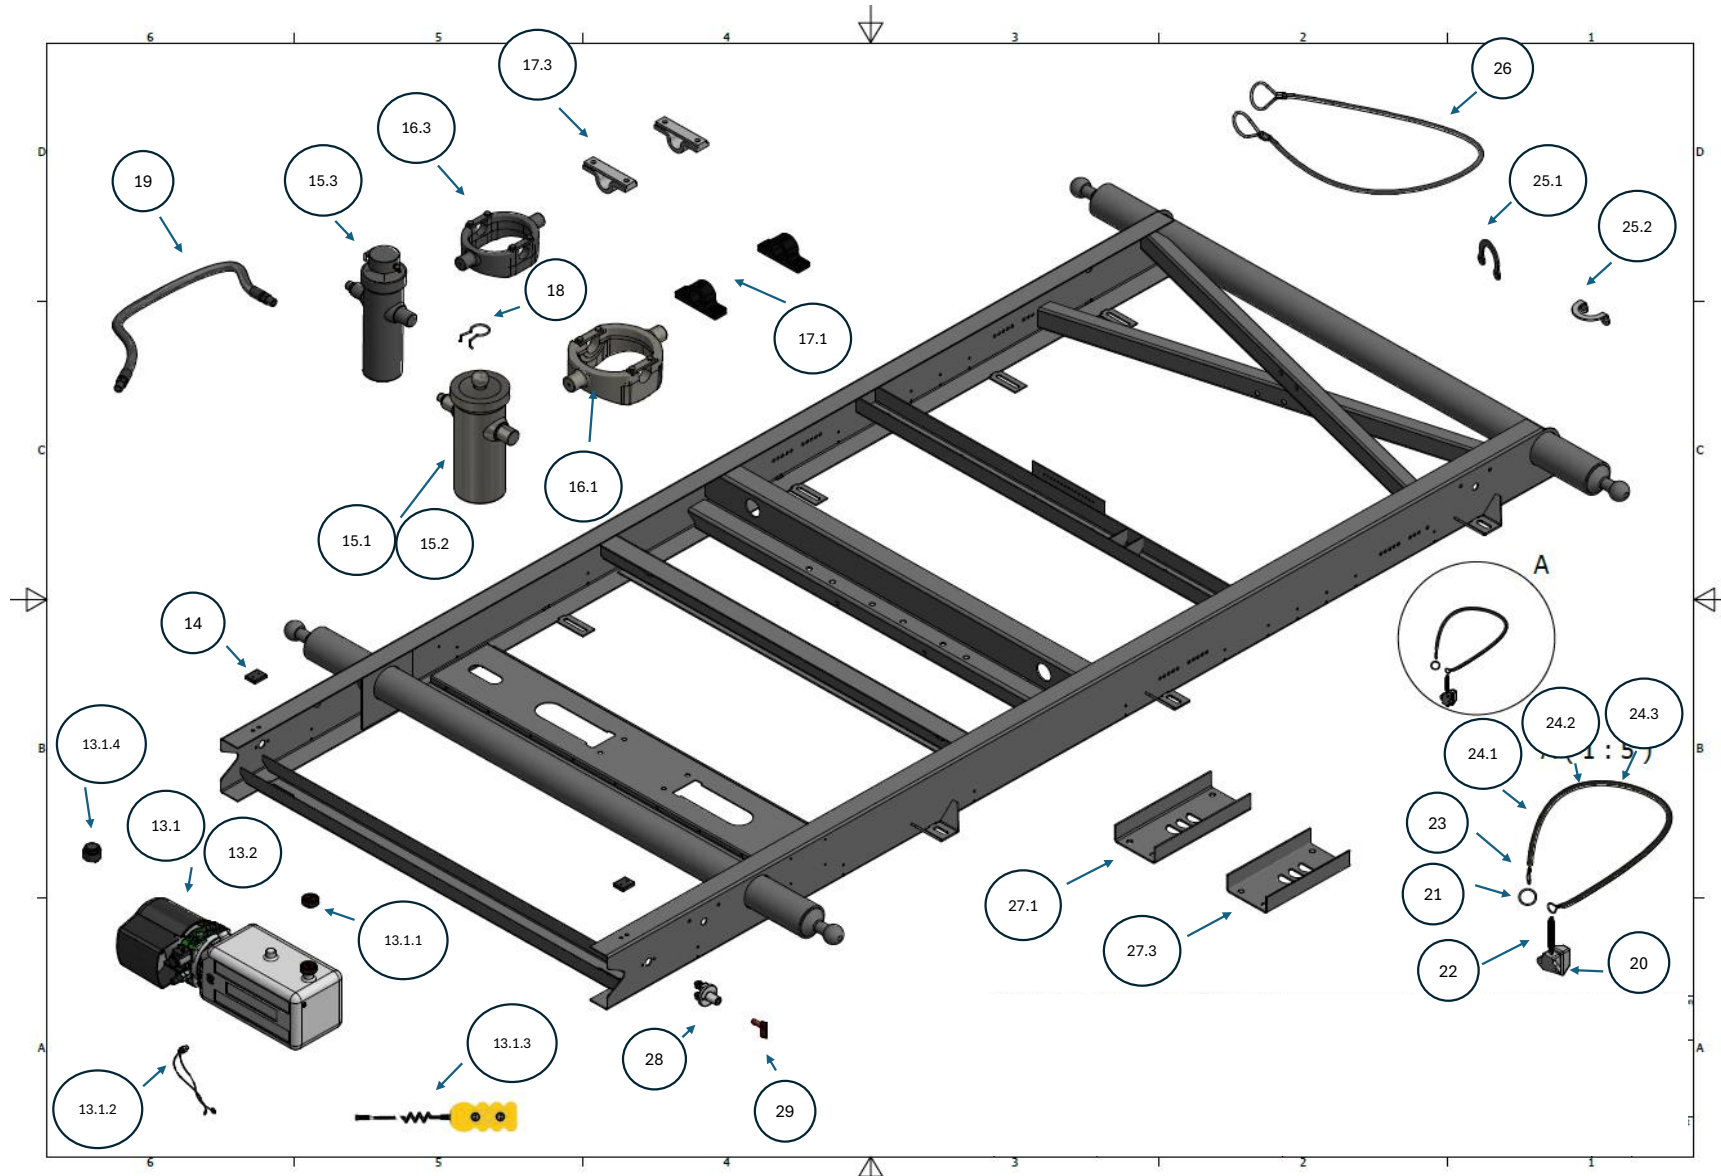

**SPARE PARTS**  
(for models since 2013)

**SPARE PARTS**  
(for models since 2013)

**THE HENSCHEL 3-WAY TIPPER**

**SPARE PARTS**  
(for models since 2013)

**SPARE PARTS**  
 (for models since 2013)

NUMBER	DESCRIPTION	PIECE/SET	ORDER NUMBER
<b>1</b>	Side panel complete	Piece	on request
<b>1.1</b>	Side panel profile aluminium, milled	Piece	on request
<b>1.2</b>	Edge protection 400 mm	Piece	140035
<b>1.3</b>	Plastic corner	Piece	140042
<b>1.4</b>	Wear protection	Piece	140037
<b>2</b>	Front panel complete	Piece	on request
<b>2.1</b>	Aluminium panel profile, milled	Piece	on request
<b>2.2</b>	Armaton profile left L 543 mm	Piece	155033
<b>2.3</b>	Armaton profile right L 543 mm	Piece	155034
<b>2.4</b>	Front left lock	Piece	140032
<b>2.5</b>	Front lock right	Piece	140033
<b>2.6</b>	Plastic cover 60x45 mm	Piece	186635
<b>2.7</b>	Omega tipper	Piece	on request
<b>3</b>	Rear panel complete	Piece	on request
<b>3.1</b>	Side panel profile aluminium, milled	Piece	on request
<b>3.2</b>	ZSB pendulum hinge	Piece	127001
<b>3.3</b>	Edge protection pendulum panel	Piece	140036
<b>3.4</b>	Plastic corner	Piece	140042
<b>3.5</b>	Reflector	Piece	219024
<b>4.1</b>	Rear left-hand lock	Piece	140030
<b>4.2</b>	Rear right lock	Piece	140031
<b>4.3</b>	Armaton lever long 180 mm (for side panel lock)	Piece	140078
<b>4.4</b>	Armaton lever short 140 mm (for rear panel lock)	Piece	140079
<b>5</b>	Stanchion fastening 100 mm (including screws)	Set	on request
<b>6</b>	Panel hinge set (including screws, threaded plates, plastic insert)	Set	140088
<b>7.1</b>	Lashing eye ring - Delta Protekt	Piece	186750