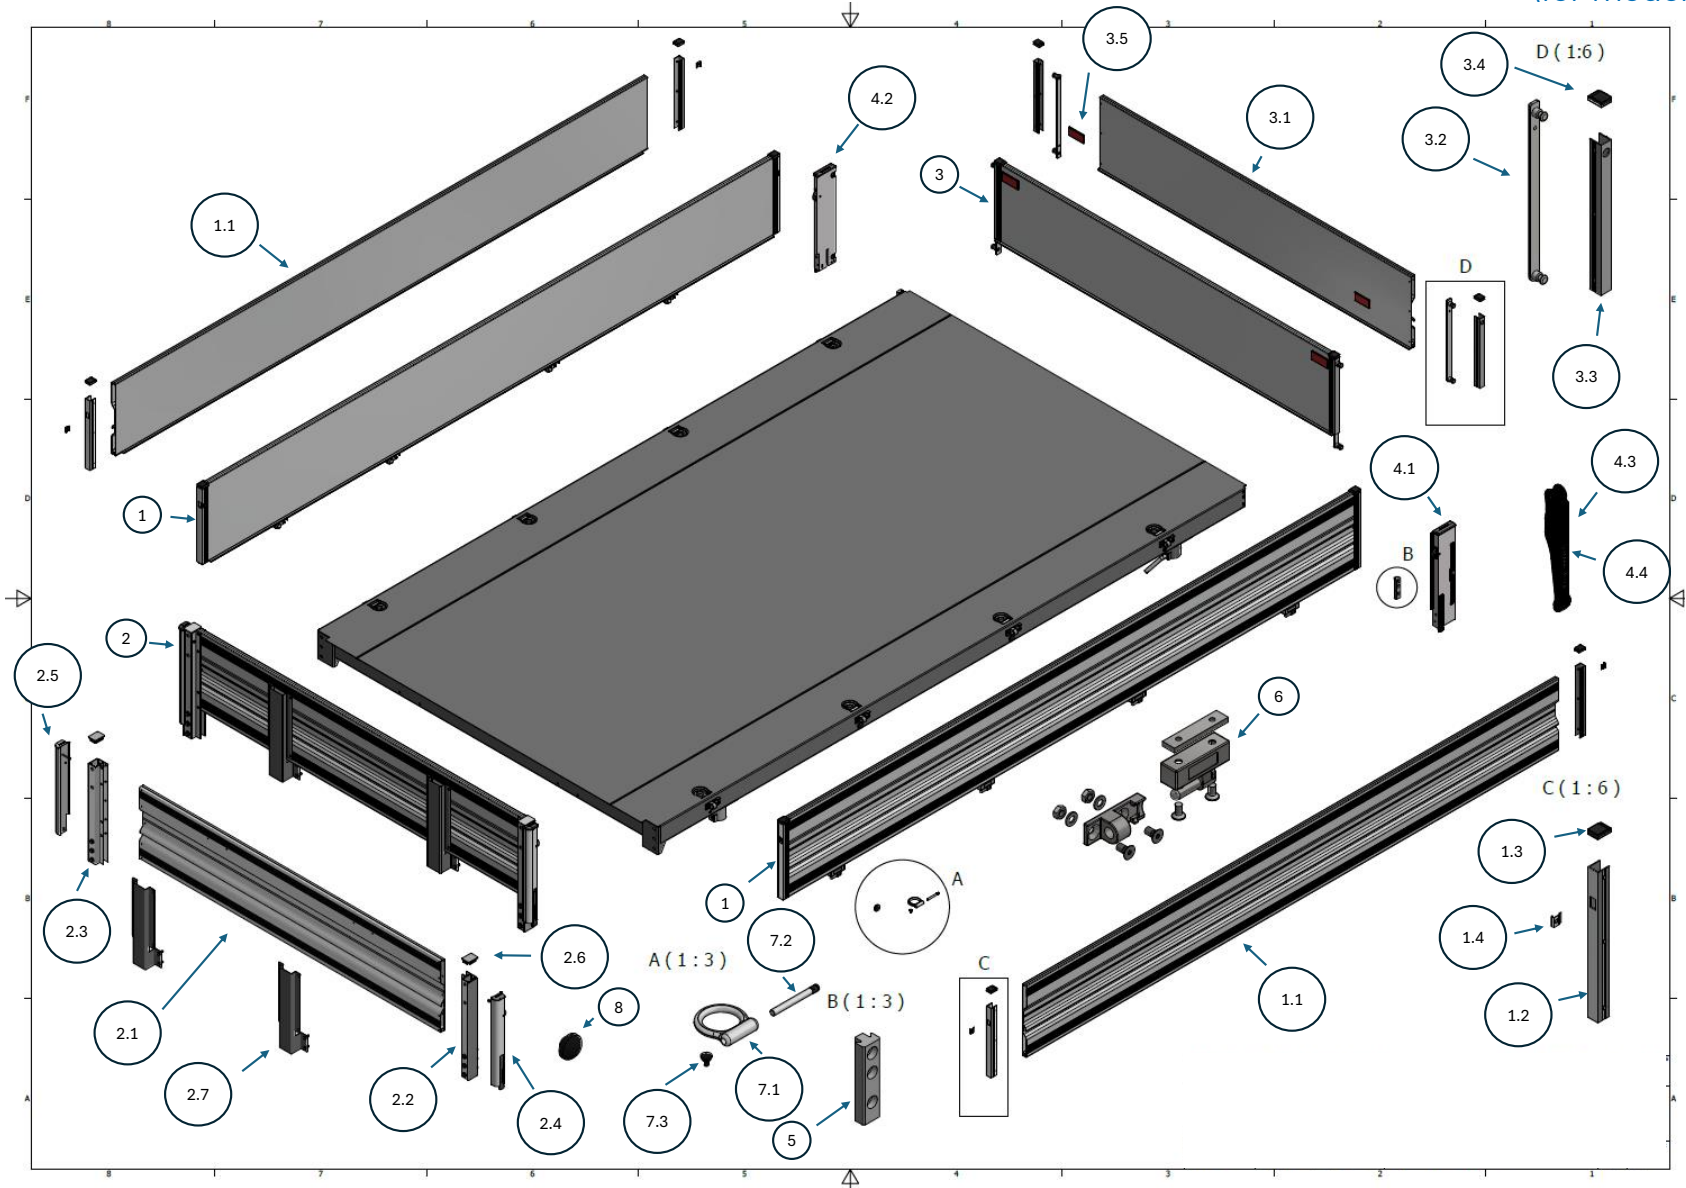

**SPARE PARTS**  
(for models since 2013)

**SPARE PARTS**  
(for models since 2013)

**THE HENSCHEL 3-WAY TIPPER**

**SPARE PARTS**  
(for models since 2013)

**SPARE PARTS**  
 (for models since 2013)

NUMBER	DESCRIPTION	PIECE/SET	ORDER NUMBER
<b>1</b>	Side panel complete	Piece	on request
<b>1.1</b>	Side panel profile aluminium, milled	Piece	on request
<b>1.2</b>	Edge protection 400 mm	Piece	140035
<b>1.3</b>	Plastic corner	Piece	140042
<b>1.4</b>	Wear protection	Piece	140037
<b>2</b>	Front panel complete	Piece	on request
<b>2.1</b>	Aluminium panel profile, milled	Piece	on request
<b>2.2</b>	Armaton profile left L 543 mm	Piece	155033
<b>2.3</b>	Armaton profile right L 543 mm	Piece	155034
<b>2.4</b>	Front left lock	Piece	140032
<b>2.5</b>	Front lock right	Piece	140033
<b>2.6</b>	Plastic cover 60x45 mm	Piece	186635
<b>2.7</b>	Omega tipper	Piece	on request
<b>3</b>	Rear panel complete	Piece	on request
<b>3.1</b>	Side panel profile aluminium, milled	Piece	on request
<b>3.2</b>	ZSB pendulum hinge	Piece	127001
<b>3.3</b>	Edge protection pendulum panel	Piece	140036
<b>3.4</b>	Plastic corner	Piece	140042
<b>3.5</b>	Reflector	Piece	219024
<b>4.1</b>	Rear left-hand lock	Piece	140030
<b>4.2</b>	Rear right lock	Piece	140031
<b>4.3</b>	Armaton lever long 180 mm (for side panel lock)	Piece	140078
<b>4.4</b>	Armaton lever short 140 mm (for rear panel lock)	Piece	140079
<b>5</b>	Stanchion fastening 100 mm (including screws)	Set	on request
<b>6</b>	Panel hinge set (including screws, threaded plates, plastic insert)	Set	140088
<b>7.1</b>	Lashing eye ring - Delta Protekt	Piece	186750