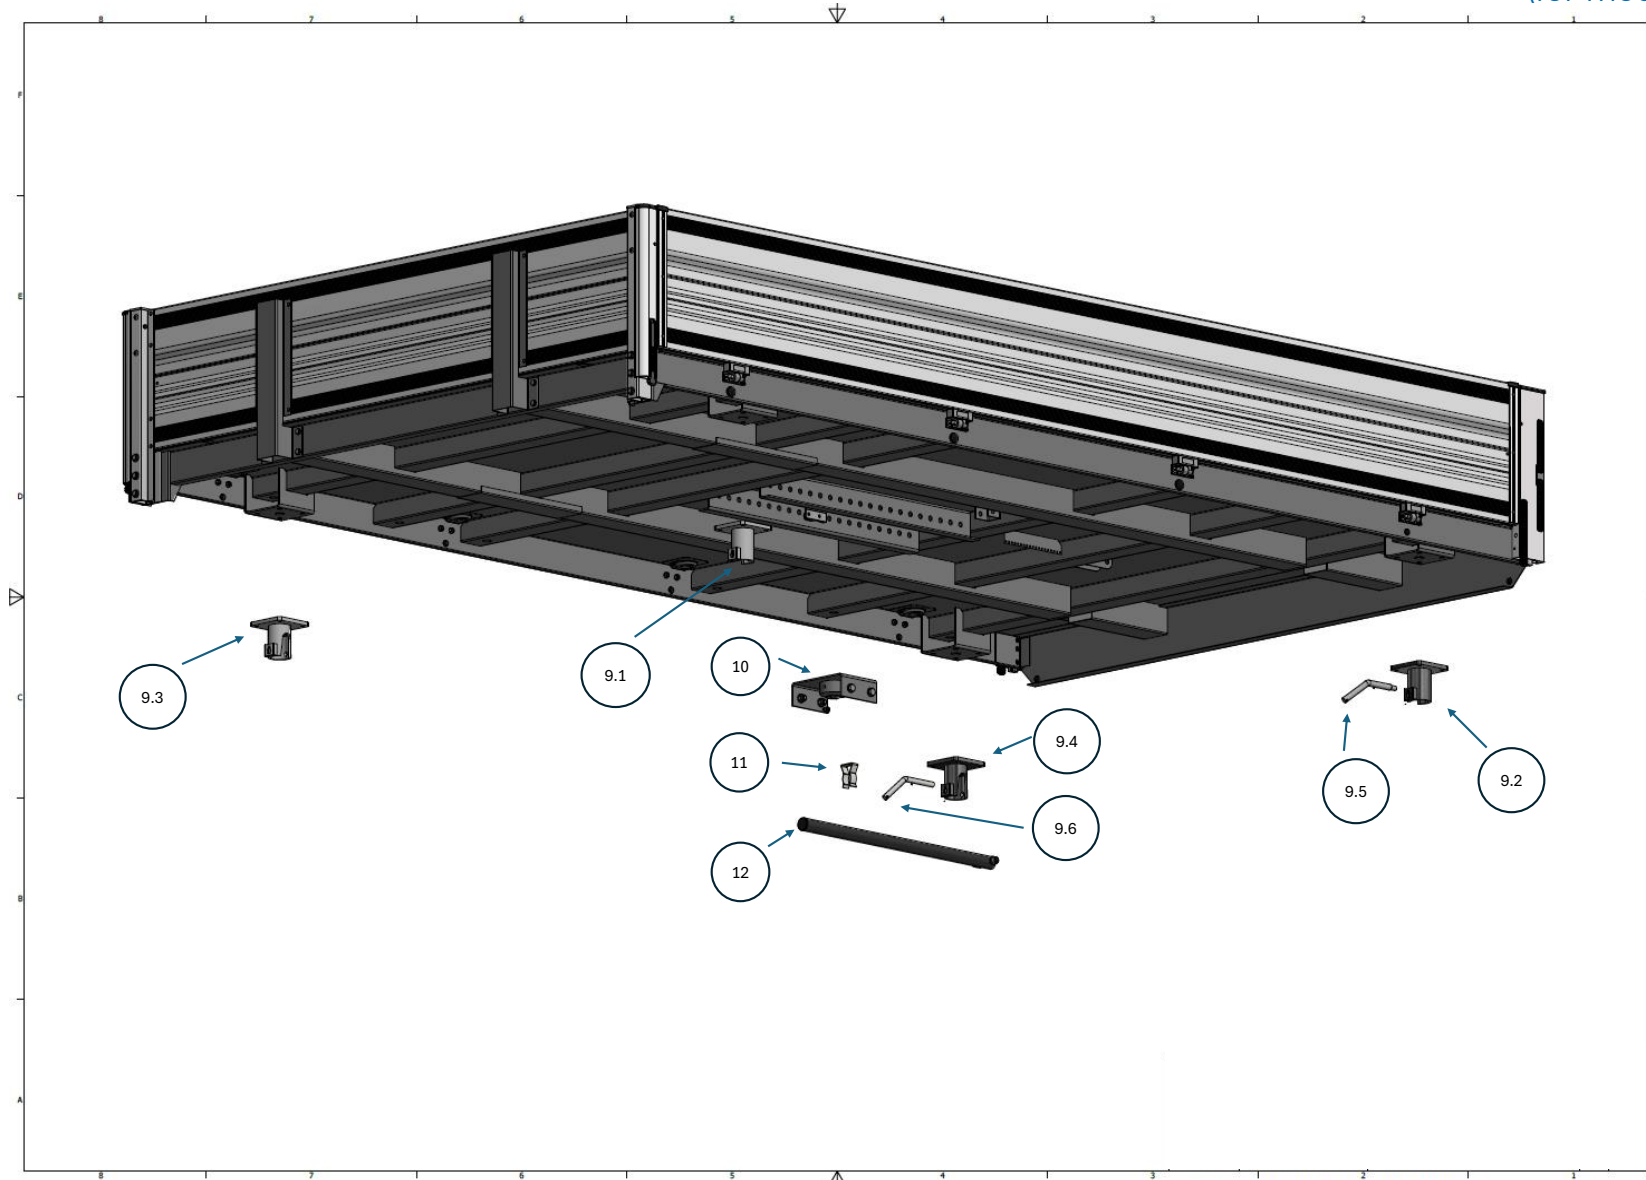

**SPARE PARTS**  
(for models since 2013)

**SPARE PARTS**  
(for models since 2013)

**THE HENSCHEL 3-WAY TIPPER**

**SPARE PARTS**  
(for models since 2013)

**SPARE PARTS**  
 (for models since 2013)

NUMBER	DESCRIPTION	PIECE/SET	ORDER NUMBER
<b>1</b>	Side panel complete	Piece	on request
<b>1.1</b>	Side panel profile aluminium, milled	Piece	on request
<b>1.2</b>	Edge protection 400 mm	Piece	140035
<b>1.3</b>	Plastic corner	Piece	140042
<b>1.4</b>	Wear protection	Piece	140037
<b>2</b>	Front panel complete	Piece	on request
<b>2.1</b>	Aluminium panel profile, milled	Piece	on request
<b>2.2</b>	Armaton profile left L 543 mm	Piece	155033
<b>2.3</b>	Armaton profile right L 543 mm	Piece	155034
<b>2.4</b>	Front left lock	Piece	140032
<b>2.5</b>	Front lock right	Piece	140033
<b>2.6</b>	Plastic cover 60x45 mm	Piece	186635
<b>2.7</b>	Omega tipper	Piece	on request
<b>3</b>	Rear panel complete	Piece	on request
<b>3.1</b>	Side panel profile aluminium, milled	Piece	on request
<b>3.2</b>	ZSB pendulum hinge	Piece	127001
<b>3.3</b>	Edge protection pendulum panel	Piece	140036
<b>3.4</b>	Plastic corner	Piece	140042
<b>3.5</b>	Reflector	Piece	219024
<b>4.1</b>	Rear left-hand lock	Piece	140030
<b>4.2</b>	Rear right lock	Piece	140031
<b>4.3</b>	Armaton lever long 180 mm (for side panel lock)	Piece	140078
<b>4.4</b>	Armaton lever short 140 mm (for rear panel lock)	Piece	140079
<b>5</b>	Stanchion fastening 100 mm (including screws)	Set	on request
<b>6</b>	Panel hinge set (including screws, threaded plates, plastic insert)	Set	140088
<b>7.1</b>	Lashing eye ring - Delta Protekt	Piece	186750