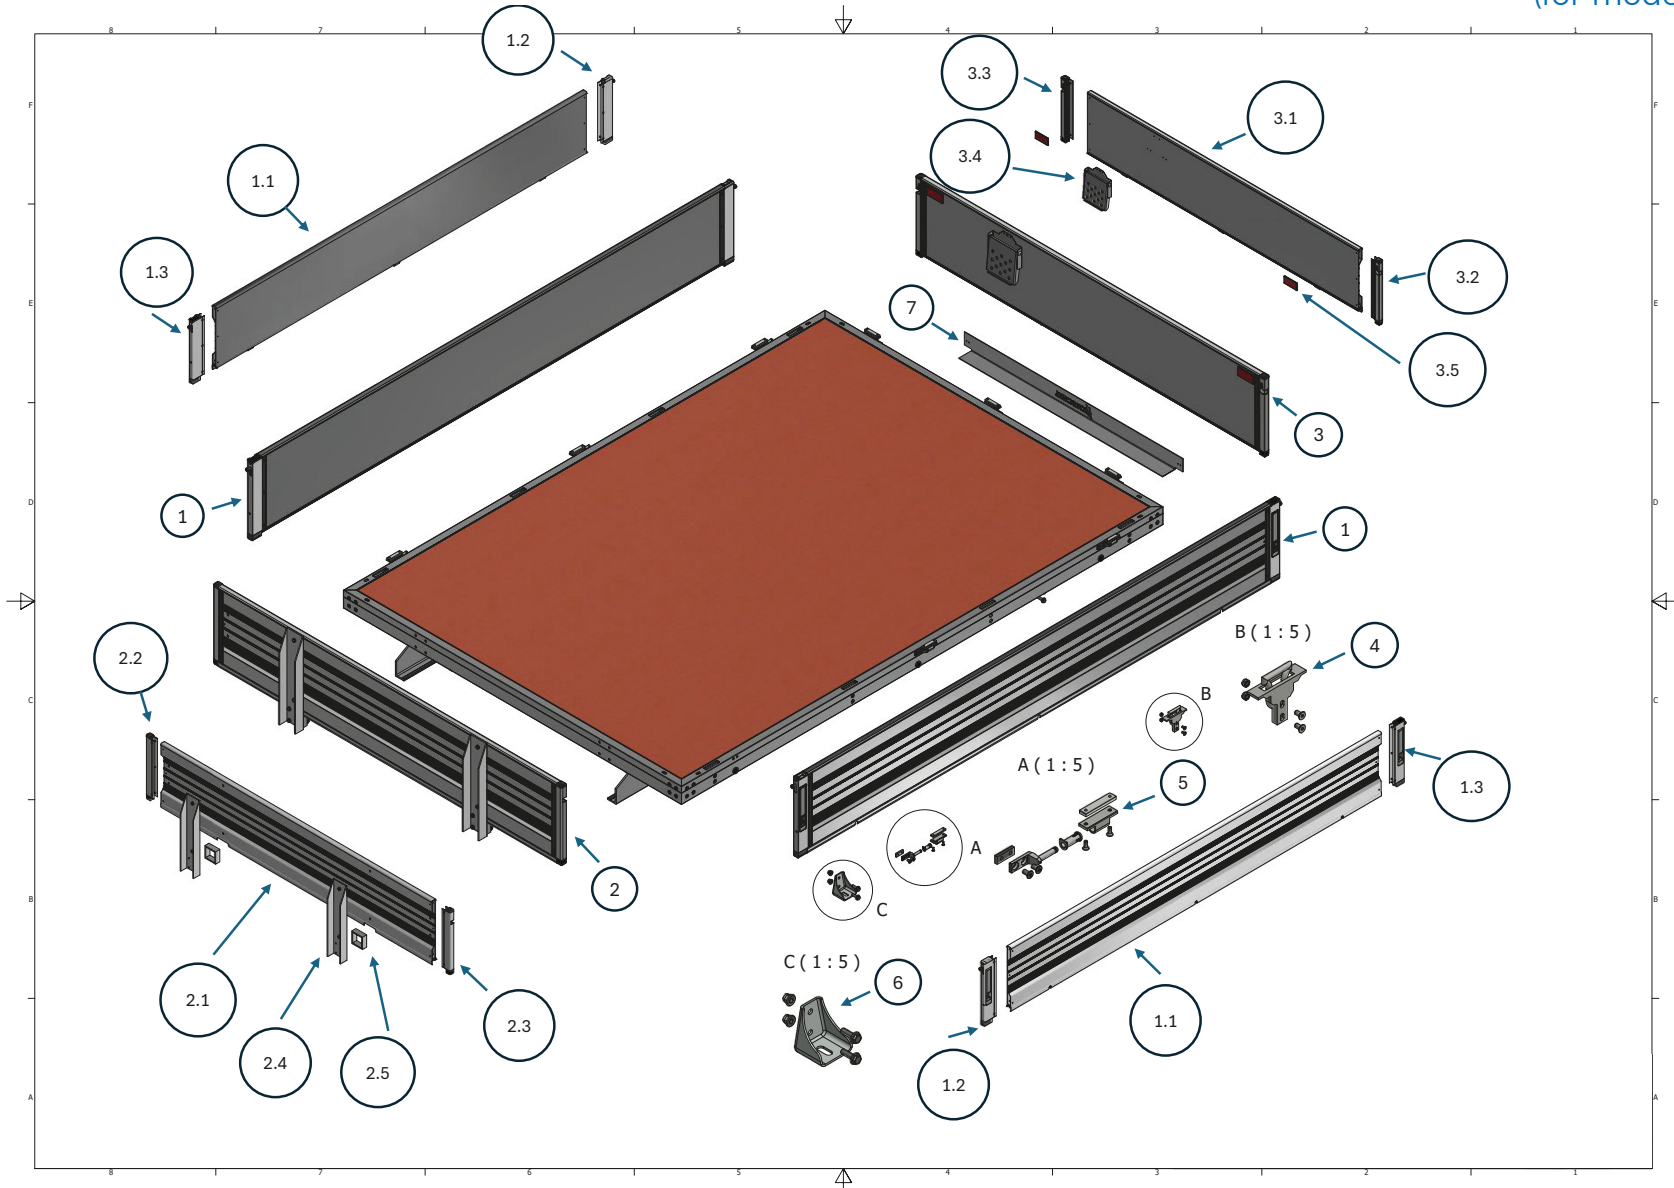

SPARE PARTS
(for models since 2013)

SPARE PARTS
(for models since 2013)

NUMBER	DESCRIPTION	PIECE/SET	ORDER NUMBER
1	Side panel complete	Piece	on request
1.1	Side panel profile aluminium, milled	Piece	on request
1.2	Front left / rear right lock	Piece	219056
1.3	Lock front right / rear left	Piece	219057
2	Complete front panel	Piece	on request
2.1	Aluminium panel profile, milled	Piece	on request
2.2	Counter bracket T6 left	Piece	219054
2.3	Counter bracket T6 right	Piece	219055
2.4	Front panel reinforcement	Piece	320001
2.5	Spacer for front panel reinforcement	Piece	320010
3	Rear panel complete	Piece	on request
3.1	Aluminium panel profile, milled	Piece	on request
3.2	Counter bracket T6 left	Piece	219054
3.3	Counter bracket T6 right	Piece	219055
3.4	Folding step	Piece	219025
3.5	Reflector	Piece	219024
4	Lashing eyelet set (including screws, nuts)	Set	on request
5	Panel hinge set (including screws, threaded plates, plastic insert)	Set	219100
6	Mounting bracket set (including screws, nuts)	Set	on request
7	Panel with Henschel logo	Piece	on request