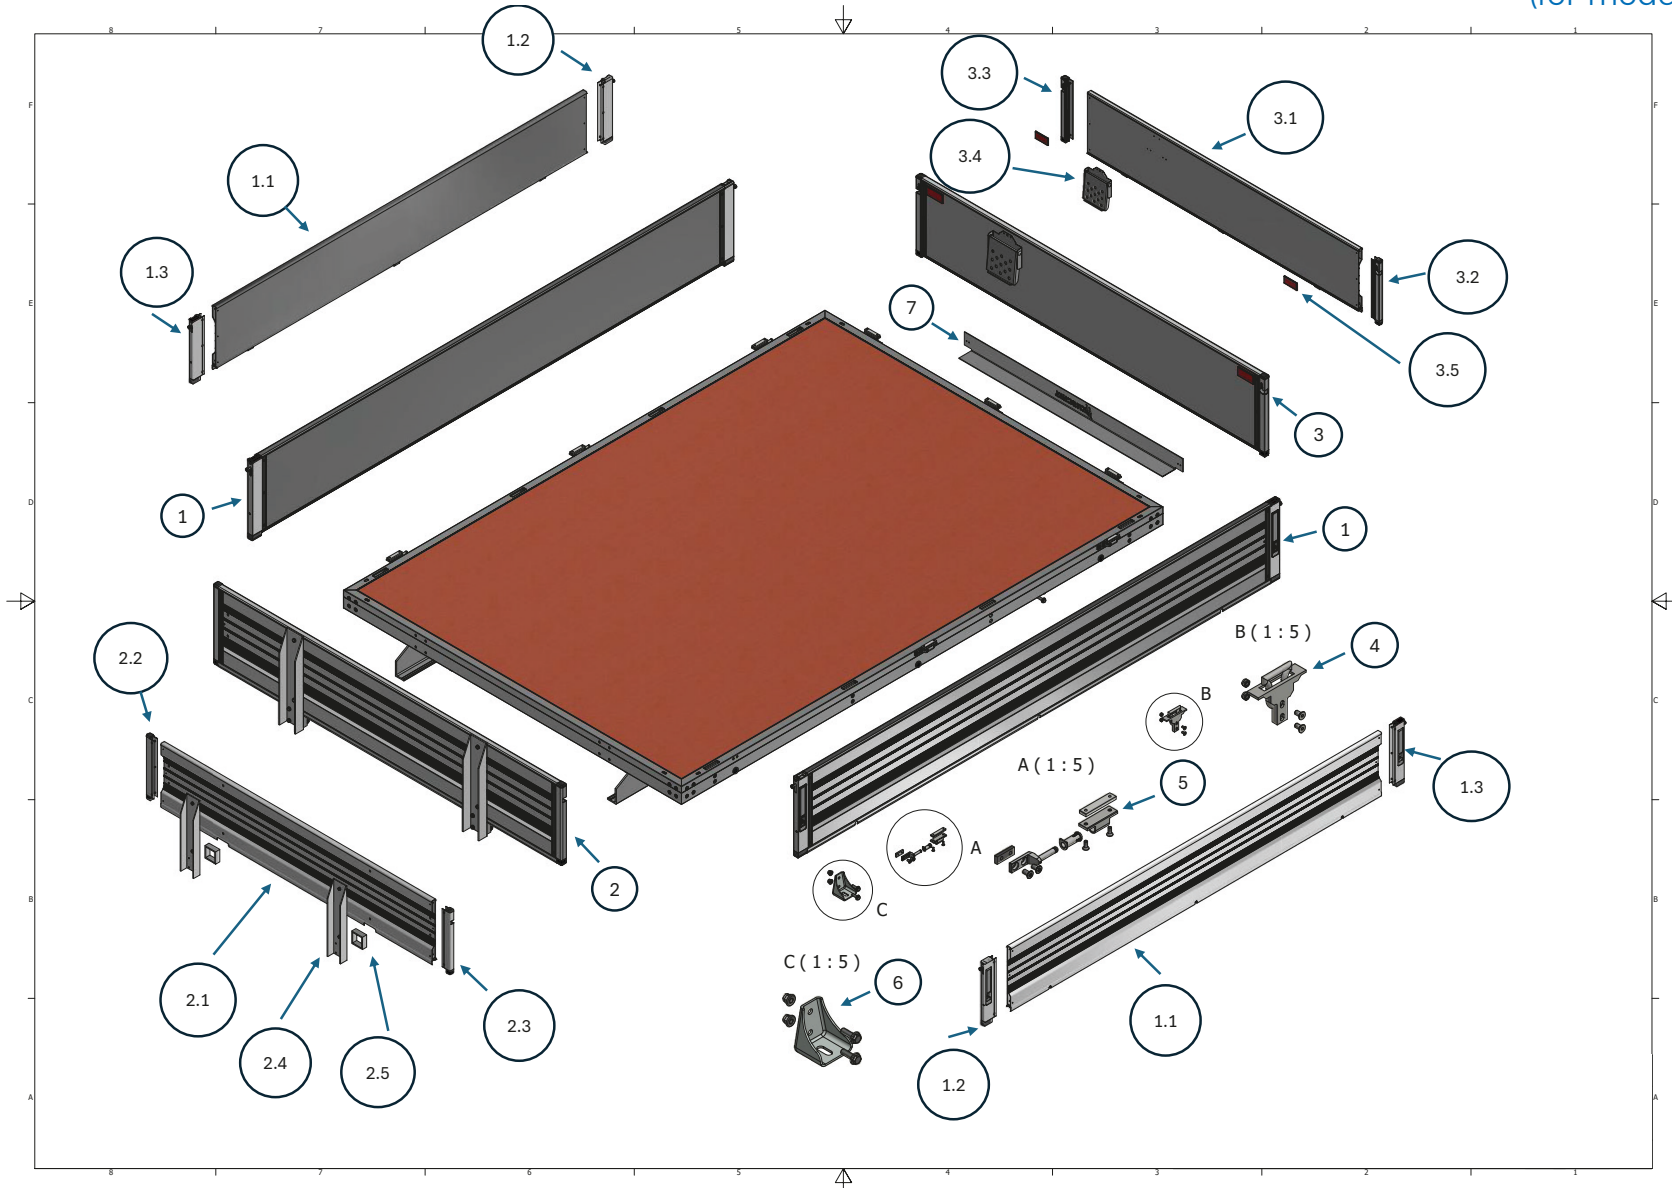

SPARE PARTS
(for models since 2023)

THE HENSCHEL ALU PLATFORM BODY

SPARE PARTS
(for models since 2023)

NUMBER	DESCRIPTION	PIECE/SET	ORDER NUMBER
1	Side panel complete	Piece	on request
1.1	Side panel profile aluminium, milled	Piece	on request
1.2	Front left / rear right lock	Piece	219056
1.3	Lock front right / rear left	Piece	219057
2	Complete front panel	Piece	on request
2.1	Aluminium panel profile, milled	Piece	on request
2.2	Counter bracket T6 left	Piece	219054
2.3	Counter bracket T6 right	Piece	219055
2.4	Front panel reinforcement	Piece	320001
2.5	Spacer for front panel reinforcement	Piece	320010
3	Rear panel complete	Piece	on request
3.1	Aluminium panel profile, milled	Piece	on request
3.2	Counter bracket T6 left	Piece	219054
3.3	Counter bracket T6 right	Piece	219055
3.4	Folding step	Piece	219025
3.5	Reflector	Piece	219024
4	Lashing eyelet set (including screws, nuts)	Set	on request
5	Panel hinge set (including screws, threaded plates, plastic insert)	Set	219100
6	Mounting bracket set (including screws, nuts)	Set	on request
7	Panel with Henschel logo	Piece	on request